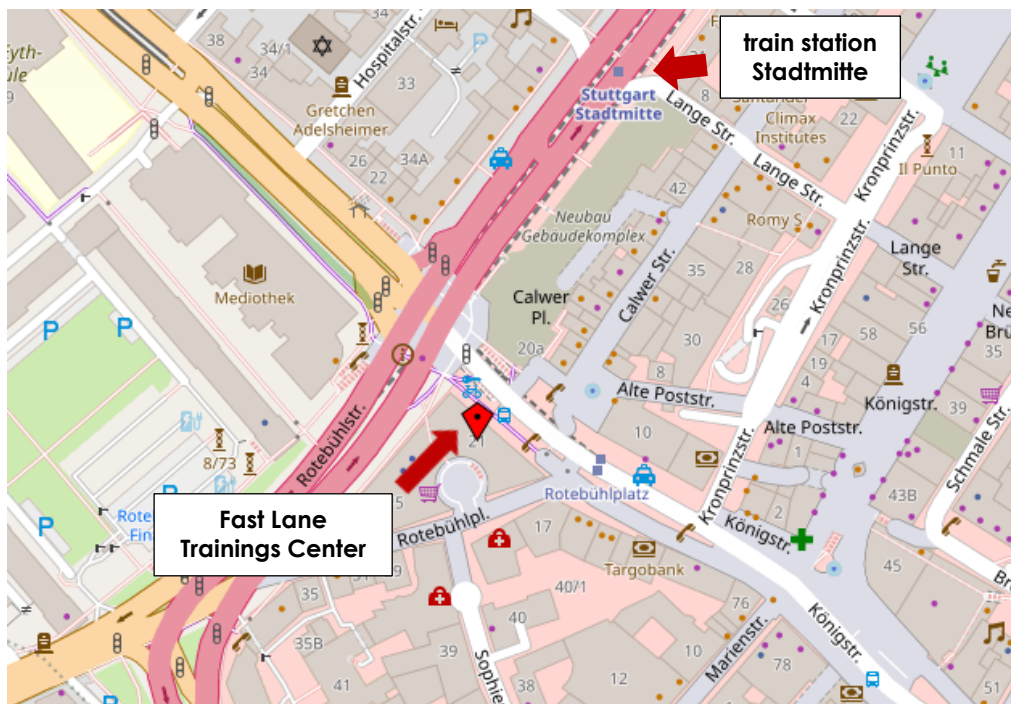

## Fast Lane Trainings Center Stuttgart Directions and Hotel

We are happy about your interest and would like to make your way to us and your stay as pleasant as possible. Below you will find detailed directions and hotel recommendations.

#### Quicklinks:

[Route planner](#)

[Flight connection Stuttgart](#)

[Railway connection](#)

[www.openstreetmap.de](http://www.openstreetmap.de)