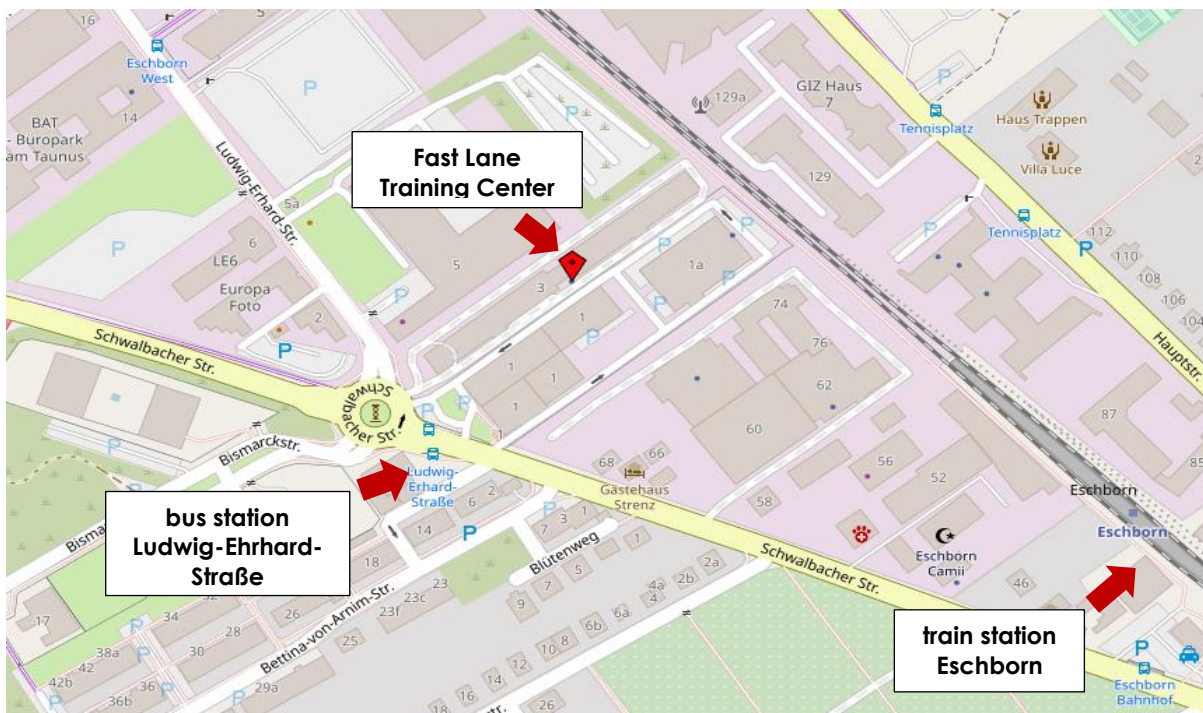

Fast Lane Training Center Eschborn (Frankfurt) Directions and Hotel

We are happy about your interest and would like to make your way to us and your stay as pleasant as possible. Below you will find detailed directions and hotel recommendations.

Email: info@flane.de

www.flane.de/en

www.openstreetmap.de

Arrival by car

...direction Kassel (A5) and Frankfurt (A66):

Leave the motorway at the "northwest cross" Frankfurt Eschborn and follow the street direction "Kronberg".

...direction Basel (A5):

At the "northwest cross Frankfurt" take the exit "Eschborn, Steinbach/Kronberg" and follow the street direction Kronberg.

...direction Wiesbaden (A66):

Take the exit "Konberg/Eschborn/Sossheim" and follow the motorway and turn left. If you're at the "Sossheimer Straße" turn left at the 2nd traffic light. When you're at the freeway you're driving direction "Eschborn west/Schwalbach south".

Train

S-Bahn Line 8 to the train station Frankfurt main station.

Arrival by bus

Bus 810A or line 58 - bus stop Ludwig-Erhard-Straße

- From train station Eschborn

[Online timetable](#)

[Transport network as PDF](#)