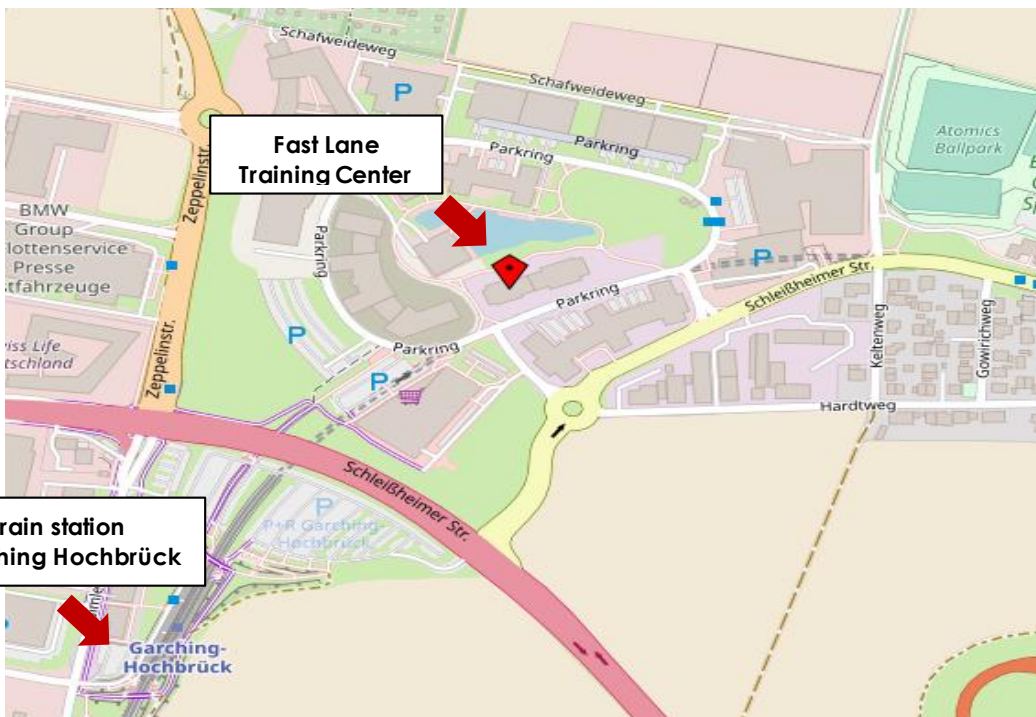

Quicklinks:

- [Route planer](#)
- [Flight connection Munich](#)
- [Railway connection](#)

www.openstreetmap.de