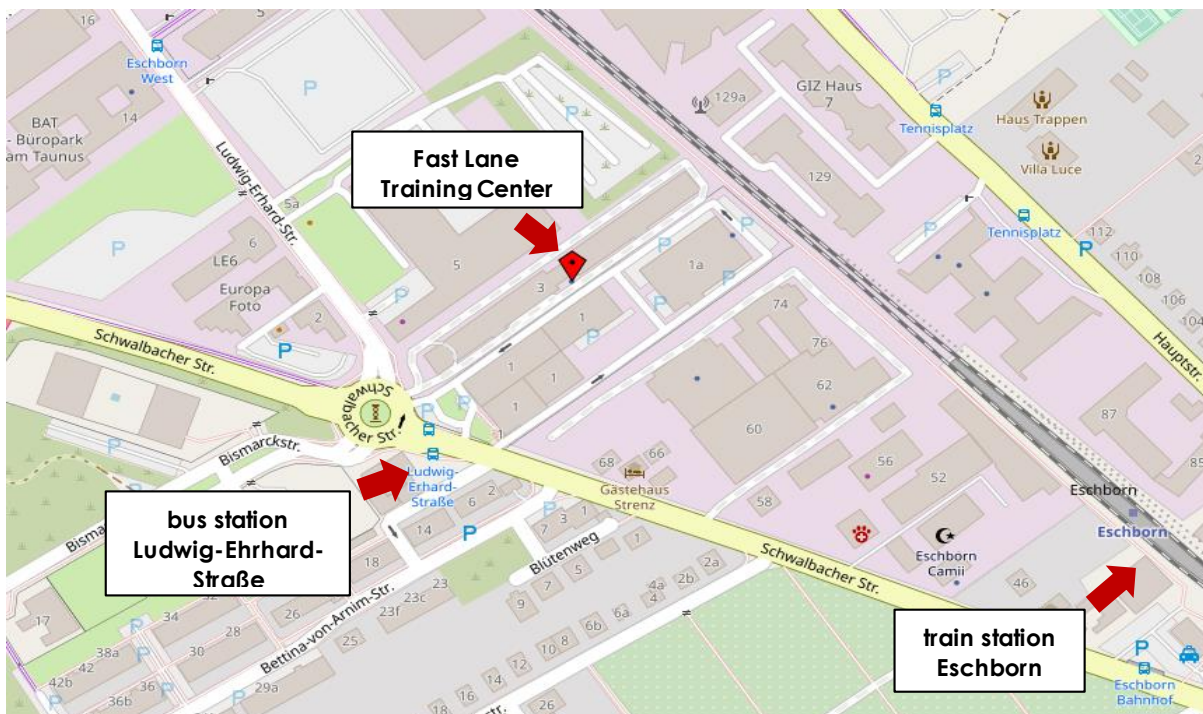

Fast Lane Training Center Eschborn (Frankfurt) Directions and Hotel

We are happy about your interest and would like to make your way to us and your stay as pleasant as possible. Below you will find detailed directions and hotel recommendations.

Directions

Quicklinks:

[Route planer](#)

[Flight connection Frankfurt](#)

[Railway connection](#)

Fast Lane Institute for Knowledge Transfer GmbH
Ludwig-Erhard-Straße 3,
65760 Eschborn

Phone: +49 6196 8820-40

Email: info@flane.de

www.flane.de/en

www.openstreetmap.de

Arrival by car

...direction Kassel (A5) and Frankfurt (A66):

Leave the motorway at the "northwest cross" Frankfurt Eschborn and follow the street direction "Kronberg".

Train

S-Bahn Line 8 to the train station Frankfurt main station.

Arrival by bus

Bus 810A or line 58 - bus stop Ludwig-Erhard-Straße

- From train station Eschborn

[Online timetable](#)

[Transport network as PDF](#)