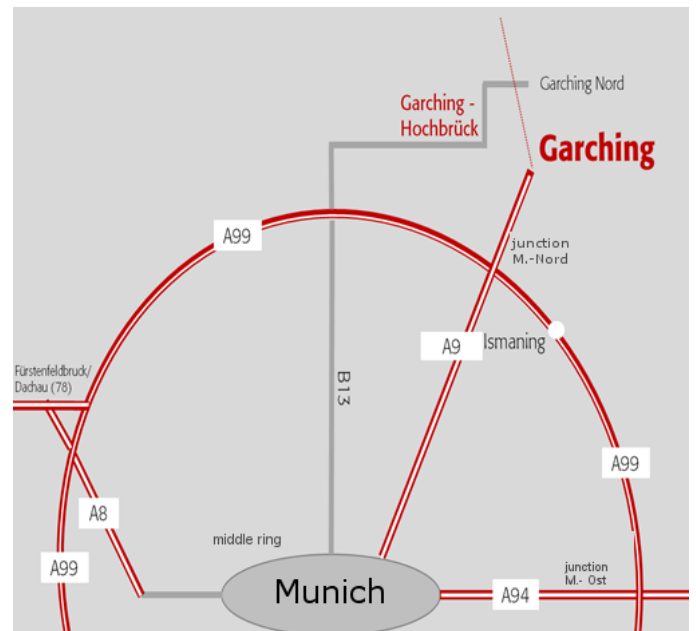

Fast Lane Institute for Knowledge Transfer GmbH

Parkring 22

D - 85748 Garching

Tel. Nr.: +49 89 262075-100

Fax Nr.: +49 89 262075-199

Email: info@flane.de

Internet: www.flane.de