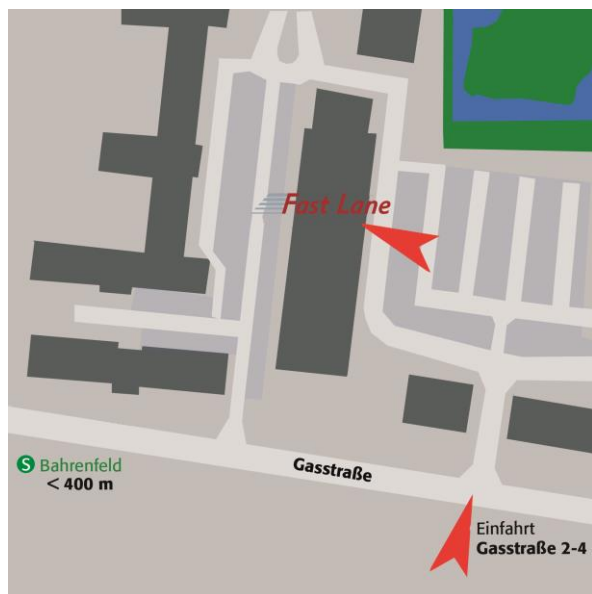

Pass through the Elbtunnel and exit the A7 at the HH-Othmarschen junction (no. 29). Turn right into Behringstrasse, staying on it for about 1.5 km. Turn left into Hohenzollernring, staying on it until you reach a train underpass. Immediately after it, turn left into Gasstraße. After about 100 meters, you'll come to the access road to Otto von Bahrenpark on the right.

Approaching from the north (A7 Flensburg)

Exit the A7 at the HH-Bahrenfeld (no. 28) junction and turn left into Von-Sauer-Strasse. Cross the motorway bridge and follow Von-Sauer-Strasse until it turns into Bahrenfelder Chaussee. After about 600 meters, turn right onto Bahrenfelder Steindamm, and then after about 100 meters, turn right onto Daimlerstrasse. Stay on this road until you reach Gasstrasse and turn right into it. After about 100 meters, you'll come to the access road to Otto von Bahrenpark on the right.

With public transportation

From Hamburg-Hauptbahnhof central station

Take the S1 or S11 train towards Blankenese and after seven stations (16 min.), exit at Bahrenfeld station.

From Hamburg-Altona

Take the S1 or S11 train towards Blankenese and after one station (4 min.), exit at Bahrenfeld station.

From Fuhlsbüttel airport

Take the S1 train towards Blankenese / Wedel and after 17 stations (approximately 45 min.) exit at Bahrenfeld station.

Take the center exit to leave Bahrenfeld station. Turn right into Hegerstrasse, and when it ends, turn left into Bahrenfelder Kirchenweg. The first street on the right is Gasstraße.