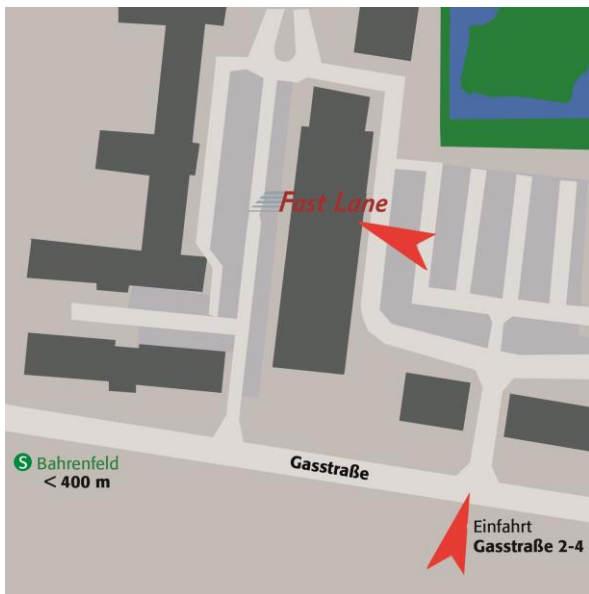

Please note that only a limited amount of parking spaces is available. We therefore recommend the use of public transport (which is reachable within a 5-minute walk).