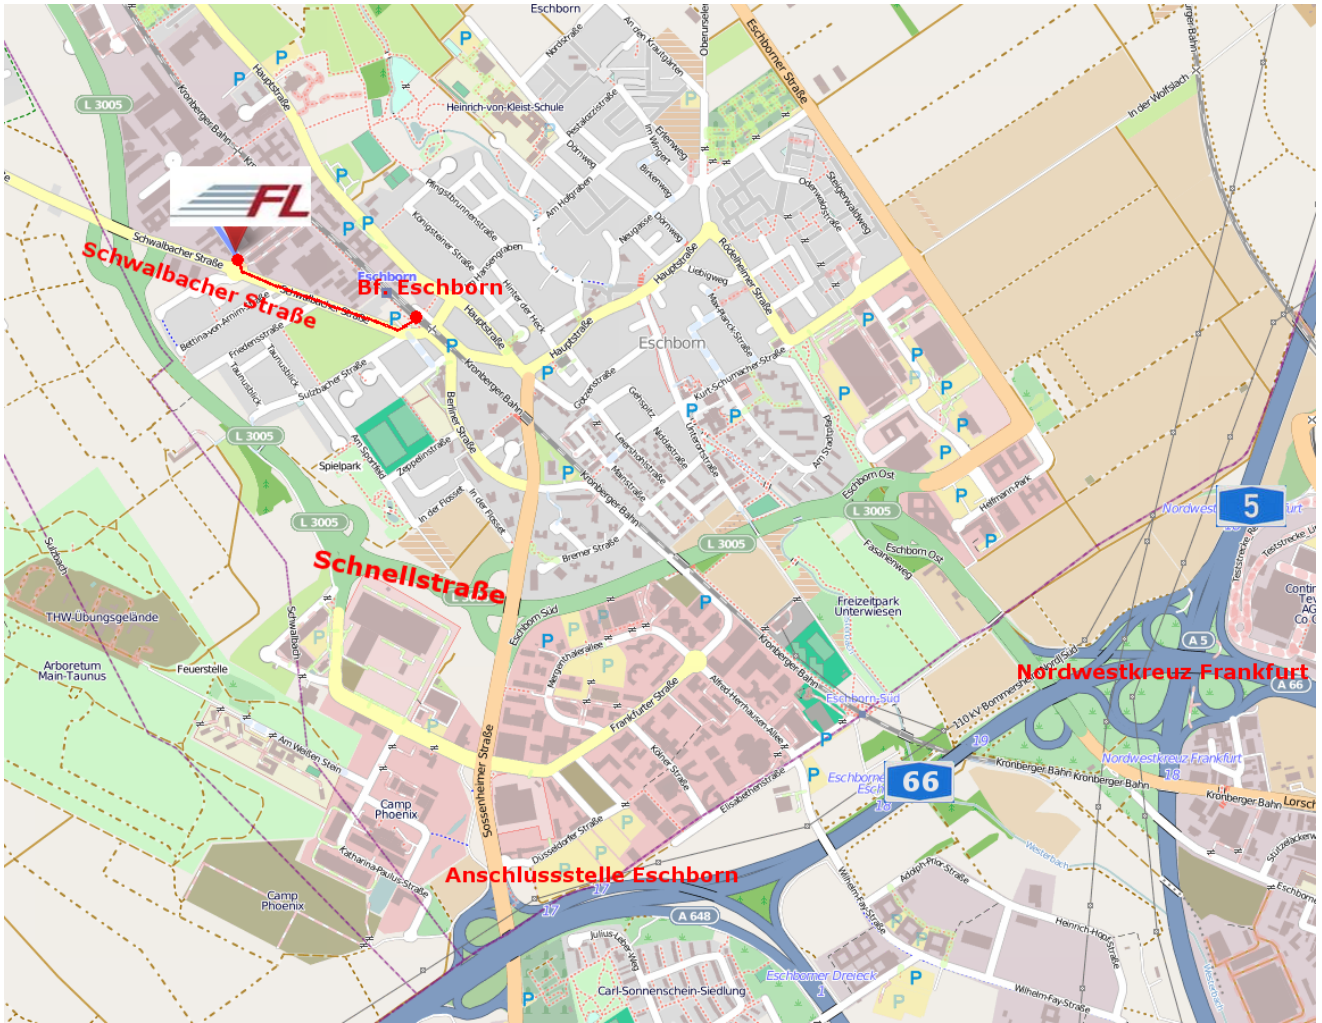

© OpenStreetMap contributors