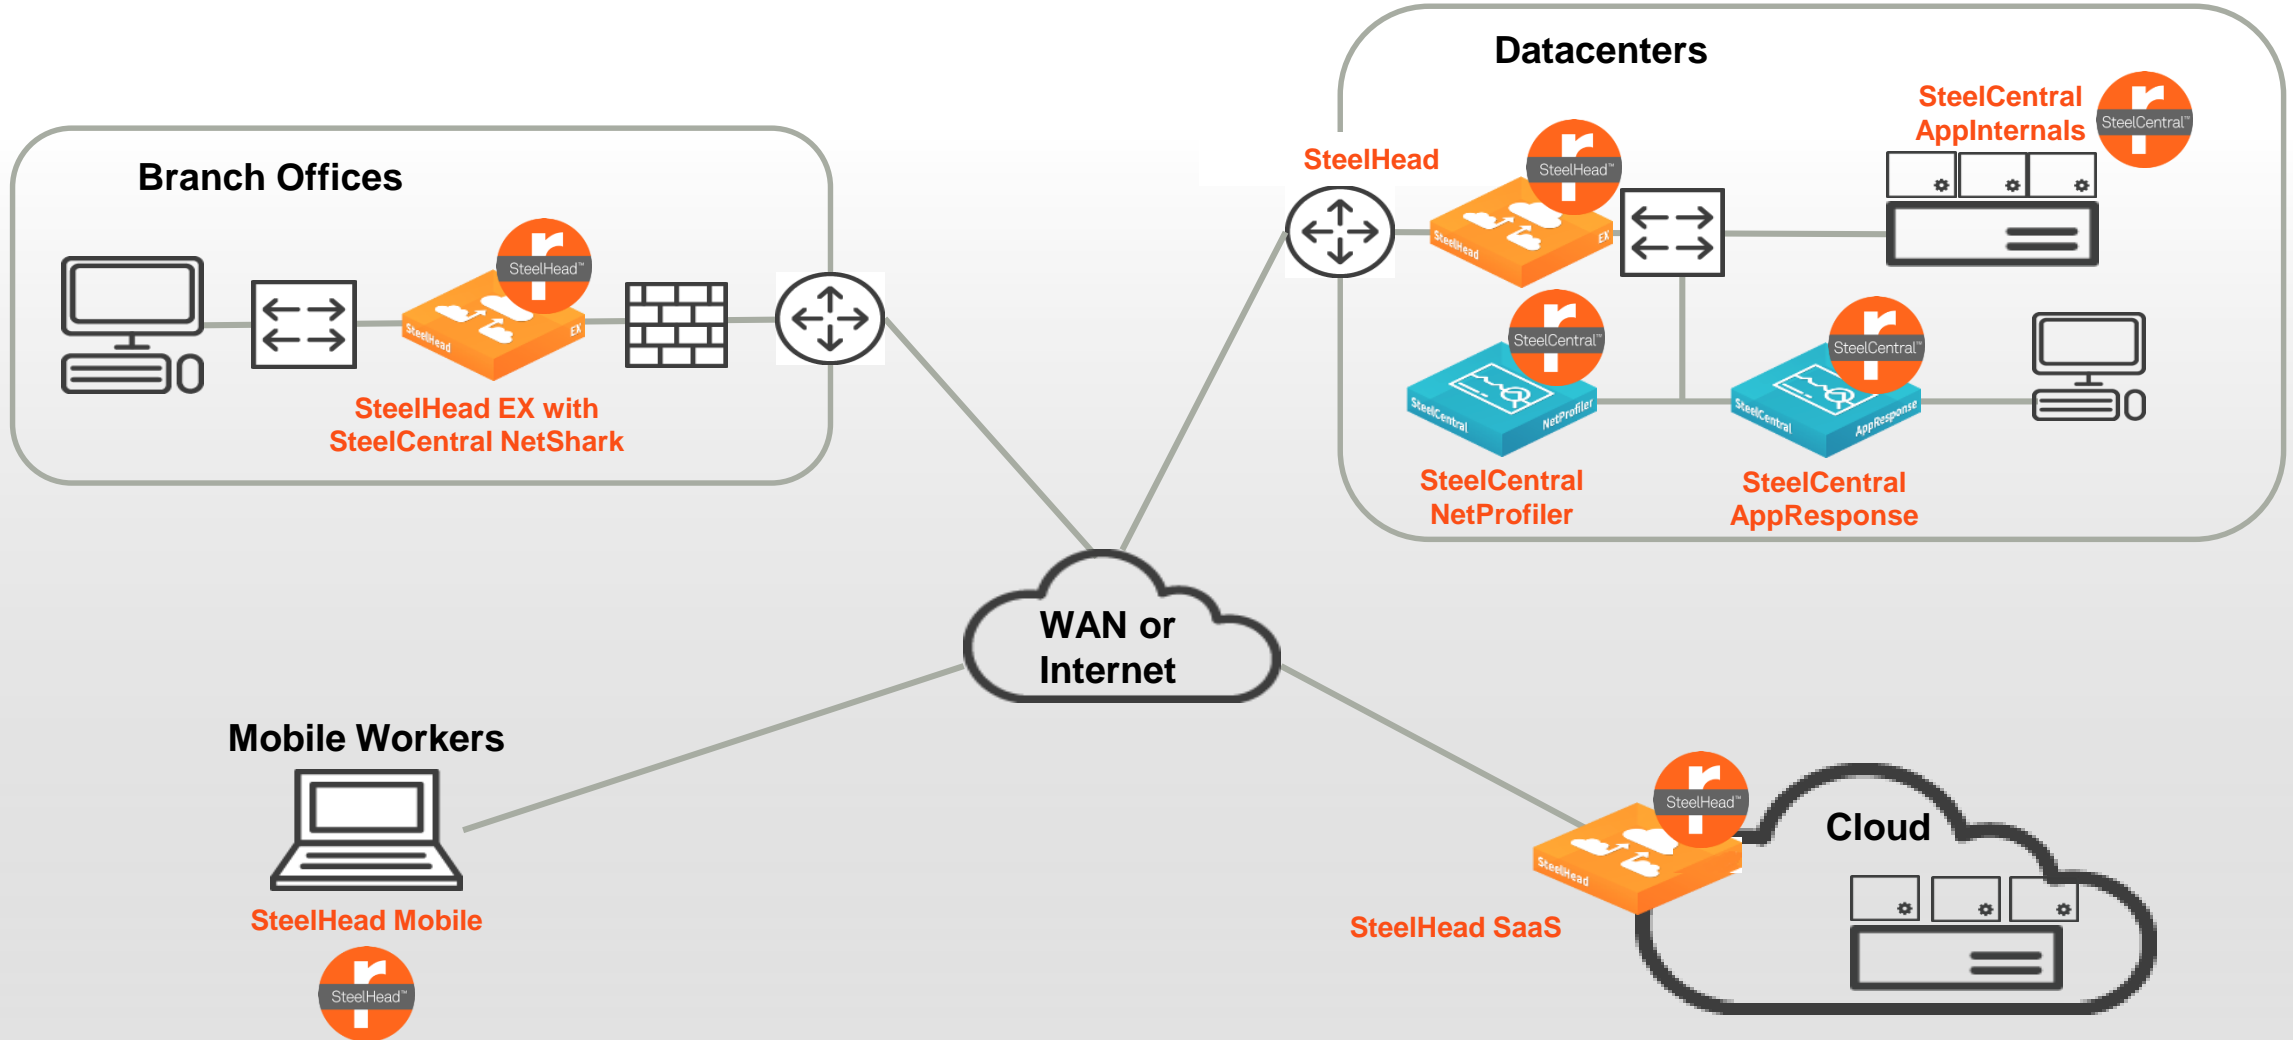

... and next-generation networks with virtual overlays

Location independent topology

Provide Data to Management/Monitoring/Security Applications

accelerate
your
ambition

CENTRALIZED
TOOLS

A Application
Performance

N Network
Management

S Security

Advantages of a Visibility Platform

- Number of SPAN-Ports per switch becomes irrelevant
- Number of interfaces per tool becomes irrelevant
- Number of tools to use packet information becomes irrelevant (production and POC)
- Media and Speed changes become irrelevant to most of the tools
- No need for inline tools: Better performance, no single point of failure
- Granular Filtering based on L2-7 and Packet Slicing per tool
- No blind spots due to SSL/TLS decryption
- Centralized Netflow/IPFIX Generation
- No blind spots due to VMware NSX, Cisco ACI and VMware ESX Visibility

Providing Visibility in the Branch, Datacenter, and Cloud

Monitor and Optimize Web and SaaS Applications

- Use SteelHead to optimize on prem web and SaaS apps
- Use AppResponse to quantify end-user experience of your optimized web and SaaS applications
- Quickly identify web apps, pages, objects, sites, and users with high response times
- Break down response times into network vs. application delays for specific pages, objects, and applications

Align Quality of Service (QoS) with Business Objectives

- Use NetProfiler to monitor QoS settings across all SteelHeads to ensure that policies are meeting expectations
- Reduce business risk and impact of app downtime with integrated view of app behavior and QoS
- Align business priorities with WAN prioritization by looking at classes of applications
- Understand whether Steelhead QoS