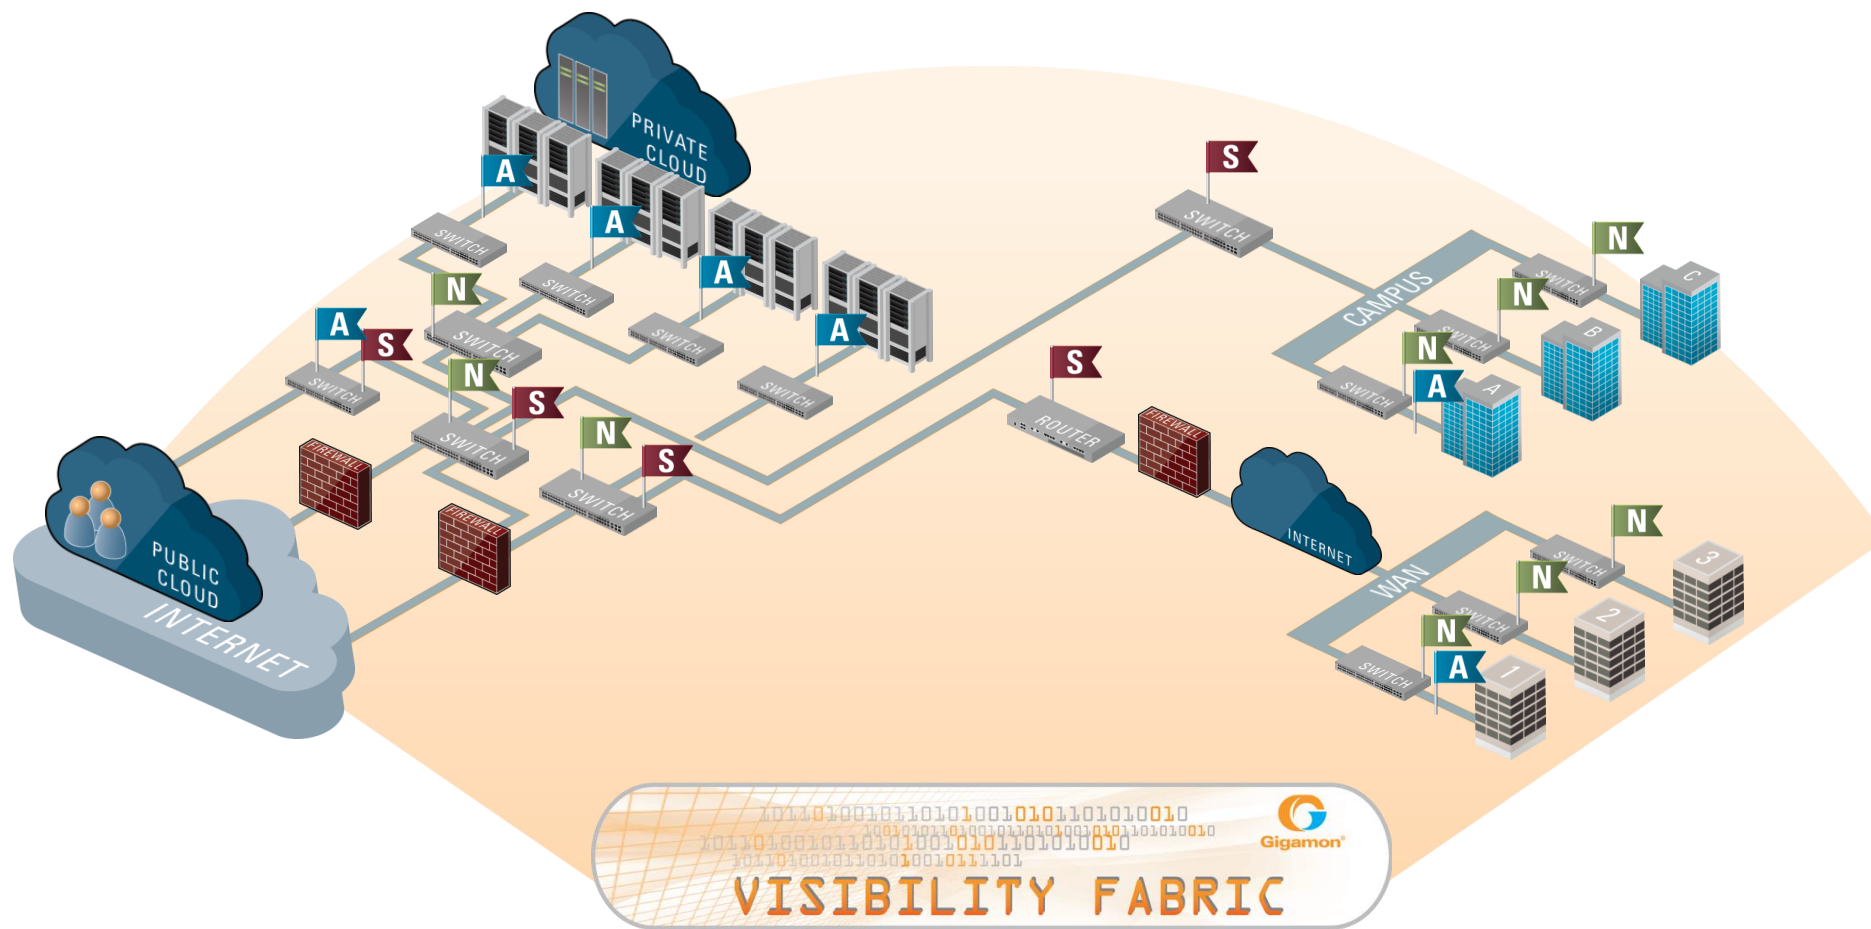

General network usage

Database network performance

File sharing performance

Voice performance

Architectural difference between legacy *and next-generation networks*

Location dependent topology

Location independent topology

... and next-generation networks with virtual overlays

Location independent topology

Provide Data to Management/Monitoring/Security Applications

accelerate
your
ambition

CENTRALIZED
TOOLS

A Application
Performance

N Network
Management

S Security

Advantages of a Visibility Platform

- Number of SPAN-Ports per switch becomes irrelevant
- Number of interfaces per tool becomes irrelevant
- Number of tools to use packet information becomes irrelevant (production and POC)
- Media and Speed changes become irrelevant to most of the tools
- No need for inline tools: Better performance, no single point of failure
- Granular Filtering based on L2-7 and Packet Slicing per tool
- No blind spots due to SSL/TLS decryption
- Centralized Netflow/IPFIX Generation
- No blind spots due to VMware NSX, Cisco ACI and VMware ESX Visibility

Align Quality of Service (QoS) with Business Objectives

- Use NetProfiler to monitor QoS settings across all SteelHeads to ensure that policies are meeting expectations
- Reduce business risk and impact of app downtime with integrated view of app behavior and QoS
- Align business priorities with WAN prioritization by looking at classes of applications
- Understand whether Steelhead QoS