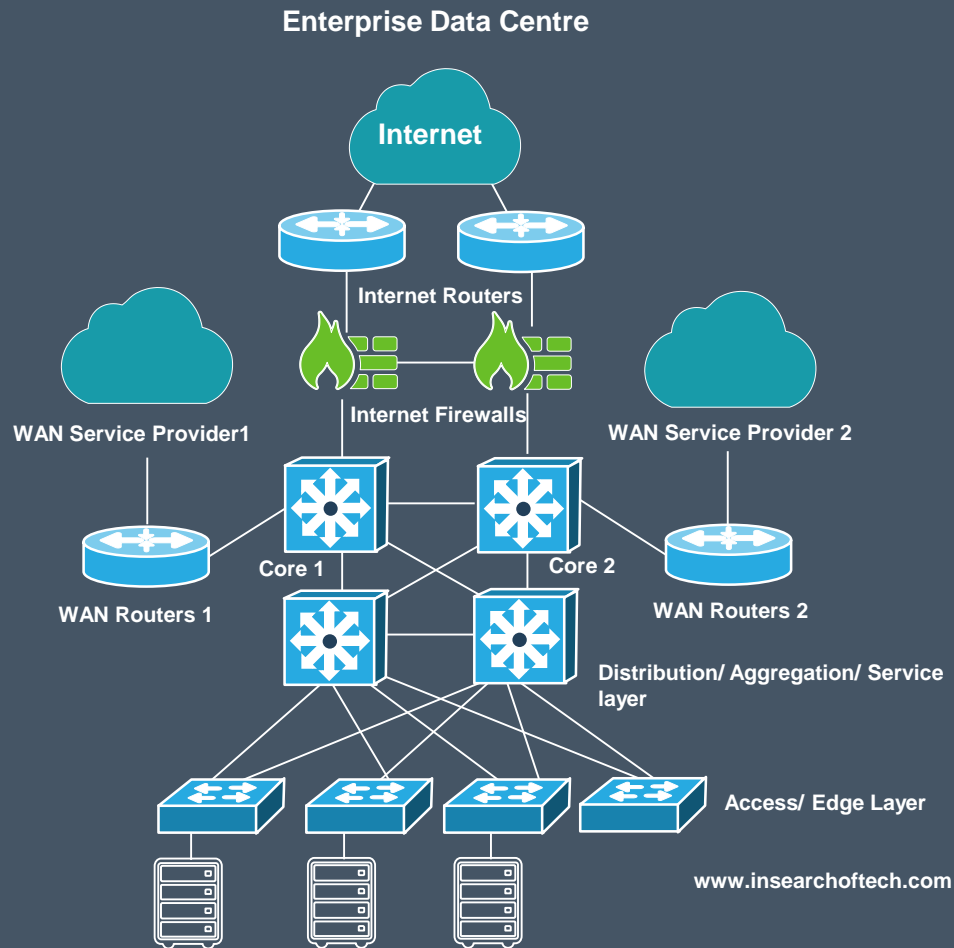

**WLAN/LAN/WAN/
DC Network**

**Application
delivery**

Visibility

Providing insight into **your network** to achieve optimal network performance and end-user experience

VISIBILITY

of the network utilisation and application traffic patterns

General network usage

Database network performance

File sharing performance

Voice performance

Architectural difference between legacy *and next-generation networks*

Location dependent topology

Location independent topology

... and next-generation networks with virtual overlays

Location independent topology

Provide Data to Management/Monitoring/Security Applications

accelerate
your
ambition

CENTRALIZED
TOOLS

A Application
Performance