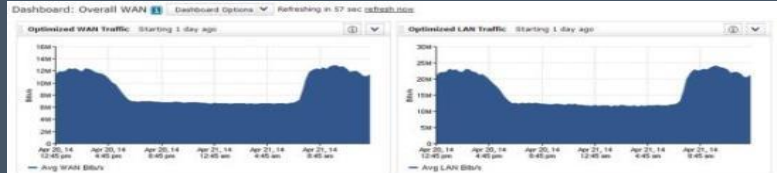

Monitor and Optimize Web and SaaS Applications

- Use SteelHead to optimize on prem web and SaaS apps
- Use AppResponse to quantify end-user experience of your optimized web and SaaS applications
- Quickly identify web apps, pages, objects, sites, and users with high response times
- Break down response times into network vs. application delays for specific pages, objects, and applications

Align Quality of Service (QoS) with Business Objectives

- Use NetProfiler to monitor QoS settings across all SteelHeads to ensure that policies are meeting expectations
- Reduce business risk and impact of app downtime with integrated view of app behavior and QoS
- Align business priorities with WAN prioritization by looking at classes of applications
- Understand whether Steelhead QoS

Com

Use

visibility

,100

ational