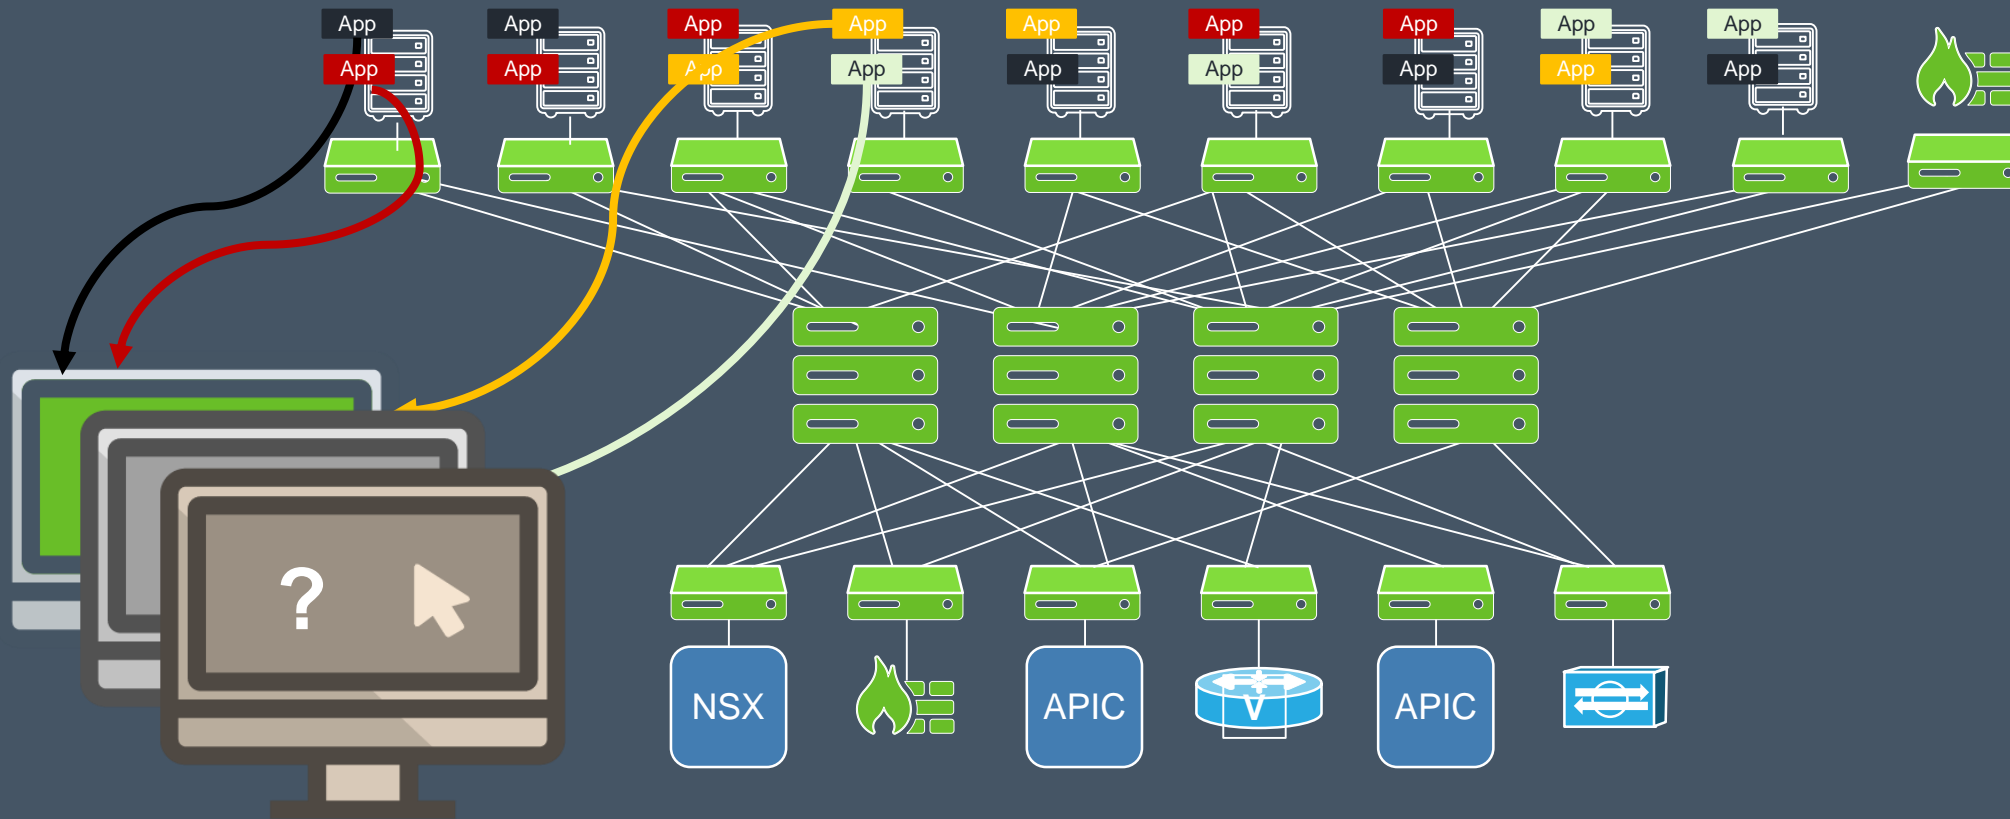

**WLAN/LAN/WAN/
DC Network**

**Application
delivery**

Visibility

Providing insight into **your network** to achieve optimal network performance and end-user experience

VISIBILITY

of the network utilisation and application traffic patterns

General network usage

Database network performance

File sharing performance

Voice performance

Architectural difference between legacy *and next-generation networks*

Location dependent topology

Location independent topology

... and next-generation networks with virtual overlays

Location independent topology

Provide Data to Management/Monitoring/Security Applications

accelerate
your
ambition

CENTRALIZED
TOOLS

A Application
Performance

N Network
Management

S Security

Advantages of a Visibility Platform

- Number of SPAN-Ports per switch becomes irrelevant
- Number of interfaces per tool becomes irrelevant
- Number of tools to use packet information becomes irrelevant (production and POC)
- Media and Speed changes become irrelevant to most of the tools
- No need for inline tools: Better performance, no single point of failure
- Granular Filtering based on L2-7 and Packet Slicing per tool
- No blind spots due to SSL/TLS decryption
- Centralized Netflow/IPFIX Generation
- No blind spots due to VMware NSX, Cisco ACI and VMware ESX Visibility