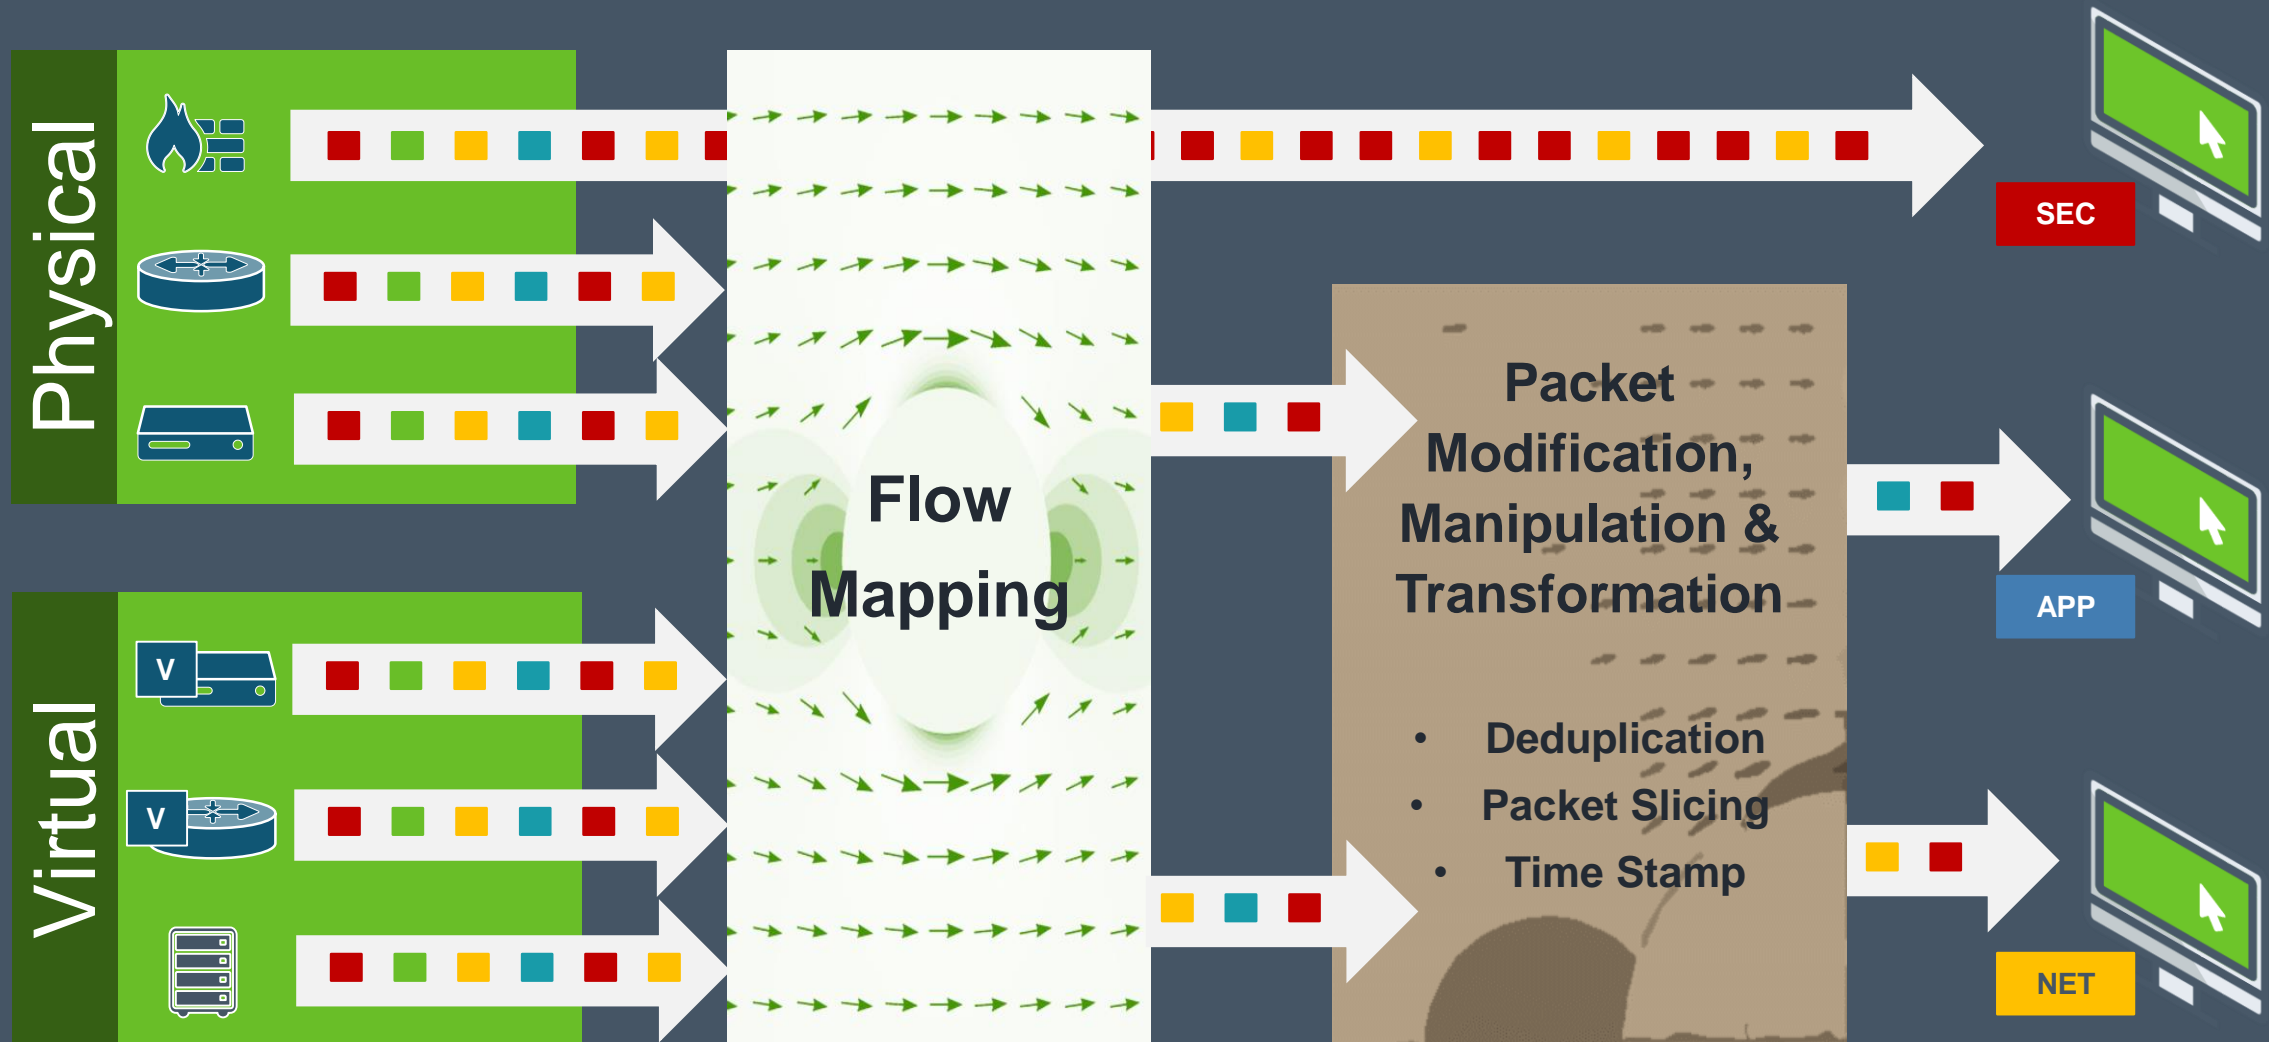

**WLAN/LAN/WAN/
DC Network**

**Application
delivery**

Visibility

Providing insight into **your network** to achieve optimal network performance and end-user experience

VISIBILITY

of the network utilisation and application traffic patterns

General network usage

Database network performance

File sharing performance

Voice performance

Architectural difference between legacy *and next-generation networks*

Location dependent topology

Location independent topology

... and next-generation networks with virtual overlays

Location independent topology

Provide Data to Management/Monitoring/Security Applications

accelerate
your
ambition

CENTRALIZED
TOOLS

A Application
Performance

N Network
Management

S Security

Advantages of a Visibility Platform

- Number of SPAN-Ports per switch becomes irrelevant
- Number of interfaces per tool becomes irrelevant
- Number of tools to use packet information becomes irrelevant (production and POC)
- Media and Speed changes become irrelevant to most of the tools
- No need for inline tools: Better performance, no single point of failure
- Granular Filtering based on L2-7 and Packet Slicing per tool
- No blind spots due to SSL/TLS decryption
- Centralized Netflow/IPFIX Generation
- No blind spots due to VMware NSX, Cisco ACI and VMware ESX Visibility