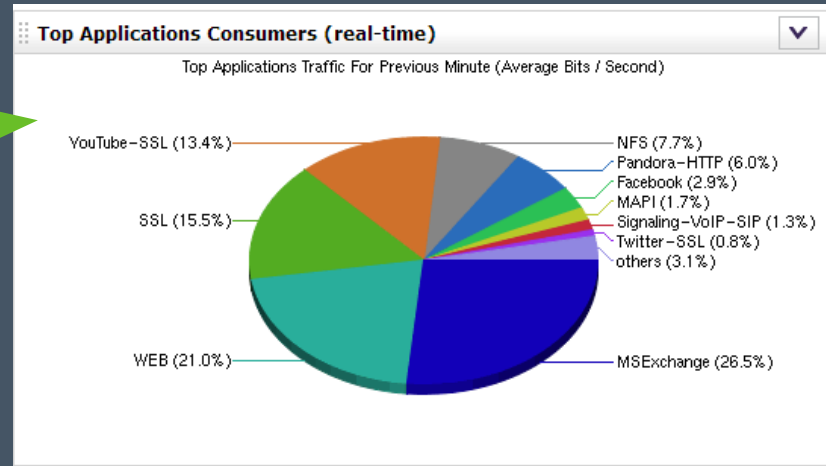

Monitor and Optimize Web and SaaS Applications

- Use SteelHead to optimize on prem web and SaaS apps
- Use AppResponse to quantify end-user experience of your optimized web and SaaS applications
- Quickly identify web apps, pages, objects, sites, and users with high response times
- Break down response times into network vs. application delays for specific pages, objects, and applications

Align Quality of Service (QoS) with Business Objectives

- Use NetProfiler to monitor QoS settings across all SteelHeads to ensure that policies are meeting expectations
- Reduce business risk and impact of app downtime with integrated view of app behavior and QoS
- Align business priorities with WAN prioritization by looking at classes of applications
- Understand whether Steelhead QoS

Com

Use

visibility

,100

ational