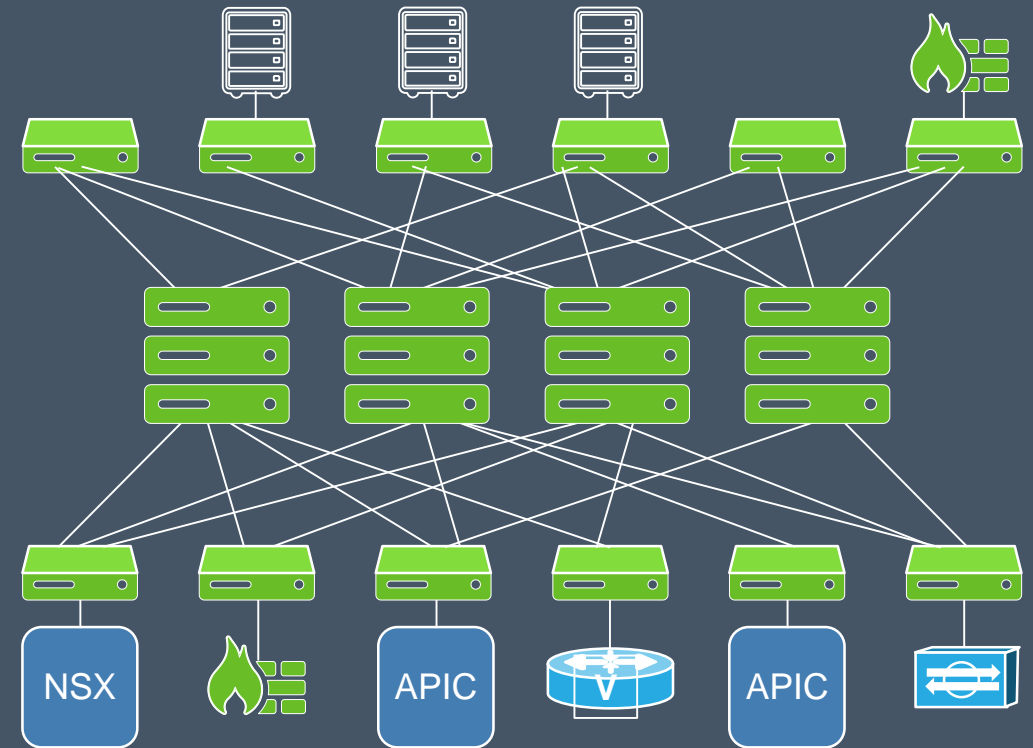

**WLAN/LAN/WAN/
DC Network**

**Application
delivery**

Visibility

Providing insight into **your network** to achieve optimal network performance and end-user experience

VISIBILITY

of the network utilisation and application traffic patterns

General network usage

Database network performance

File sharing performance

Voice performance

Architectural difference between legacy *and next-generation networks*

Location dependent topology

Location independent topology

... and next-generation networks with virtual overlays

Location independent topology

Provide Data to Management/Monitoring/Security Applications

accelerate
your
ambition

CENTRALIZED
TOOLS

A Application
Performance

N Network
Management

S Security

Advantages of a Visibility Platform

- Number of SPAN-Ports per switch becomes irrelevant
- Number of interfaces per tool becomes irrelevant
- Number of tools to use packet information becomes irrelevant (production and POC)
- Media and Speed changes become irrelevant to most of the tools
- No need for inline tools: Better performance, no single point of failure
- Granular Filtering based on L2-7 and Packet Slicing per tool
- No blind spots due to SSL/TLS decryption
- Centralized Netflow/IPFIX Generation
- No blind spots due to VMware NSX, Cisco ACI and VMware ESX Visibility